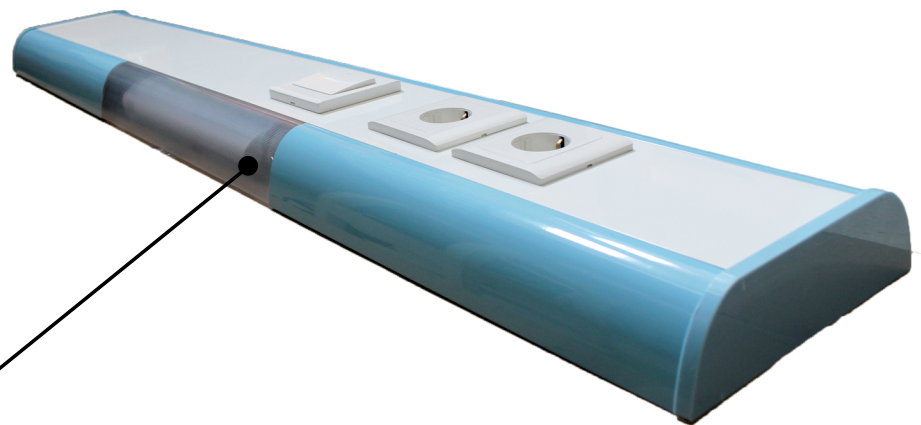

CLOUD

BEDHEAD UNIT BH-MEX005

Spesification :

- Model : Bed head unit Full Oval for Patient Bed
- Dimension : 1200mm x 215mm x 60mm.
- Alluminium Thickness Construction : 1.8mm
- Material : Alluminium alloy.
- Weight : 9.8 Kg.

Accessories :

- 2x Electrical Socket.
- 1x on/off switch Light.
- 1x Reading LED Light.

SUKET FR.03.02/VA/6366/2020

PT. AMSAR PRIMA MANDIRI

Ruko Bukit Dago Blok AA6 No. 17 Rawakalong, Gunung Sindur, Bogor - Indonesia 16340
www.amsarmedical.com info@amsarmedical.com