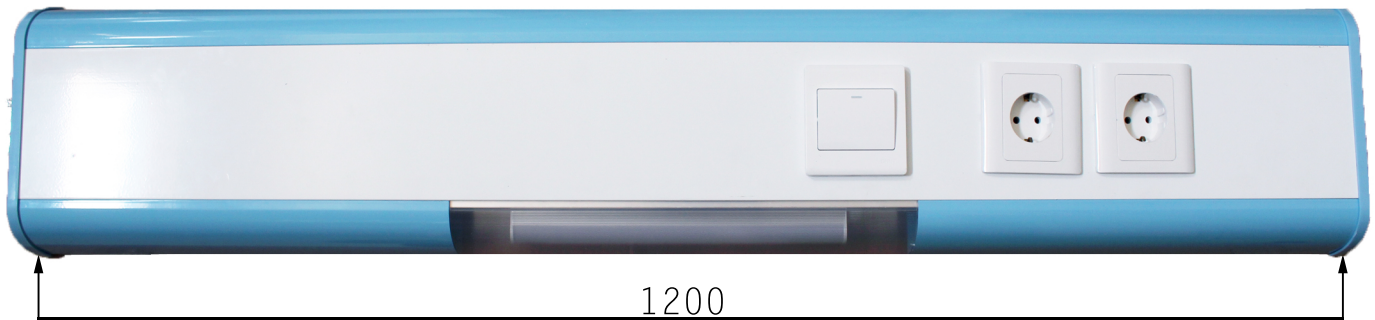

CLOUD

BEDHEAD UNIT BH-MEX005

Spesification :

- Model : Bed head unit Full Oval for Patient Bed
- Dimension : 1200mm x 215mm x 60mm.
- Alluminium Thickness Construction : 1.8mm
- Material : Alluminium alloy.
- Weight : 9.8 Kg.

Accessories :

- 2x Electrical Socket.
- 1x on/off switch Light.
- 1x Reading LED Light.

SUKET FR.03.02/VA/6366/2020

PT. AMSAR PRIMA MANDIRI

Ruko Bukit Dago Blok AA6 No. 17 Rawakalong, Gunung Sindur, Bogor - Indonesia 16340
www.amsarmedical.com info@amsarmedical.com