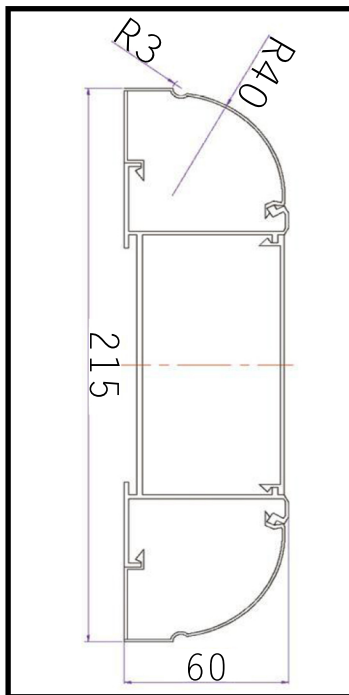

CLOUD

BEDHEAD UNIT BH-MEX005

Spesification :

- Model : Bed head unit Full Oval for Patient Bed
- Dimension : 1200mm x 215mm x 60mm.
- Alluminium Thickness Construction : 1.8mm
- Material : Alluminium alloy.
- Weight : 9.8 Kg.